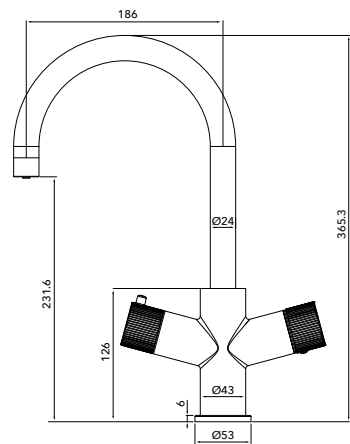

TECHNICAL

3 IN 1 K°GE

Height: 365.3mm
Reach: 186mm
Tap Hole: 35mm
Rotation: 360°