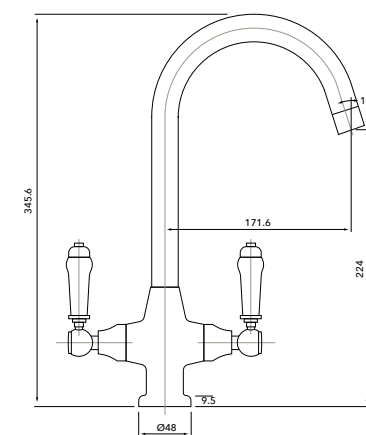

## MARLO

Height: 372mm  
Reach: 203mm  
Tap Hole: 35mm  
Rotation: 360°

## OLICANA

Height: 340.5mm  
Reach: 171.5mm  
Tap Hole: 35mm  
Rotation: 360°

## MANHATTAN

Height: 367.5mm  
Reach: 200mm  
Tap Hole: 35mm  
Rotation: 360°

## HARROGATE

Height: 345.6mm  
Reach: 171.6mm  
Tap Hole: 35mm  
Rotation: 360°