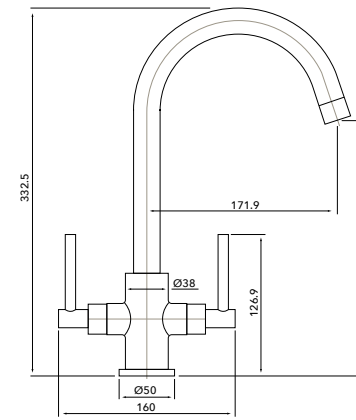

## 4 IN 1 K°GE

Height: 395.3mm  
Reach: 230mm  
Tap Hole: 35mm  
Rotation: 360°

## KINGSTON

Height: 332.5mm  
Reach: 171.9mm  
Tap Hole: 35mm  
Rotation: 360°

## MARLO

Height: 372mm  
Reach: 203mm  
Tap Hole: 35mm  
Rotation: 360°

## MANHATTAN

Height: 367.5mm  
Reach: 200mm  
Tap Hole: 35mm  
Rotation: 360°