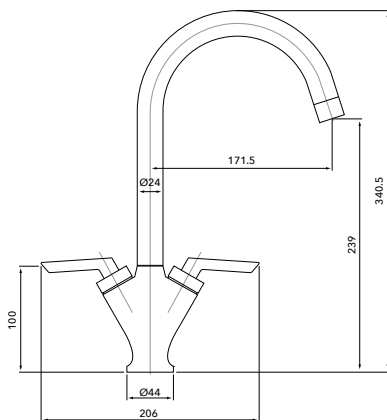

## KINGSTON

Height: 332.5mm  
Reach: 171.9mm  
Tap Hole: 35mm  
Rotation: 360°

## MARLO

Height: 372mm  
Reach: 203mm  
Tap Hole: 35mm  
Rotation: 360°

## OLICANA

Height: 340.5mm  
Reach: 171.5mm  
Tap Hole: 35mm  
Rotation: 360°

## MANHATTAN

Height: 367.5mm  
Reach: 200mm  
Tap Hole: 35mm  
Rotation: 360°