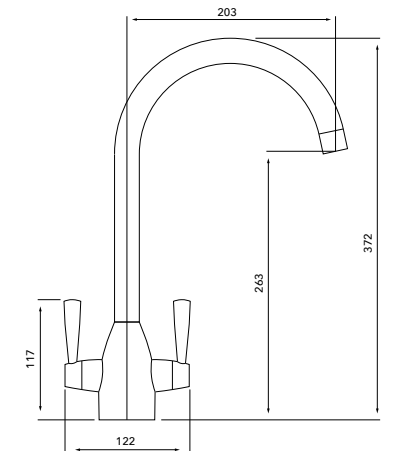

## 4 IN 1 K°GE

Height: 395.3mm  
Reach: 230mm  
Tap Hole: 35mm  
Rotation: 360°

## KINGSTON

Height: 332.5mm  
Reach: 171.9mm  
Tap Hole: 35mm  
Rotation: 360°

## MARLO

Height: 372mm  
Reach: 203mm  
Tap Hole: 35mm  
Rotation: 360°

## MANHATTAN

Height: 367.5mm  
Reach: 200mm  
Tap Hole: 35mm  
Rotation: 360°