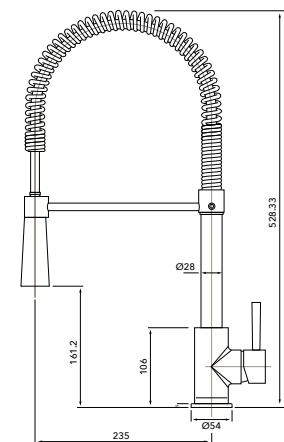

TIRARE

Height: 528.3mm
Reach: 235mm
Tap Hole: 35mm
Rotation: 180°