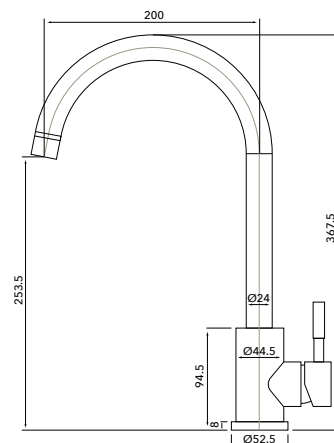

## KINGSTON

Height: 332.5mm  
Reach: 171.9mm  
Tap Hole: 35mm  
Rotation: 360°

## MARLO

Height: 372mm  
Reach: 203mm  
Tap Hole: 35mm  
Rotation: 360°

## OLICANA

Height: 340.5mm  
Reach: 171.5mm  
Tap Hole: 35mm  
Rotation: 360°

## MANHATTAN

Height: 367.5mm  
Reach: 200mm  
Tap Hole: 35mm  
Rotation: 360°