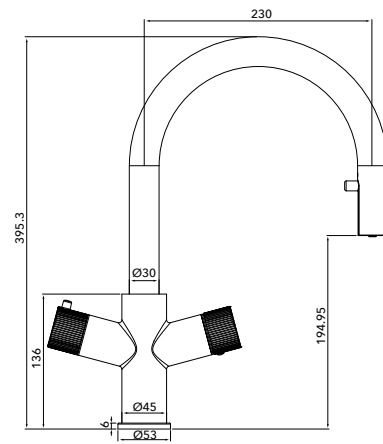

4 IN 1 K°GE

Height: 395.3mm
Reach: 230mm
Tap Hole: 35mm
Rotation: 360°